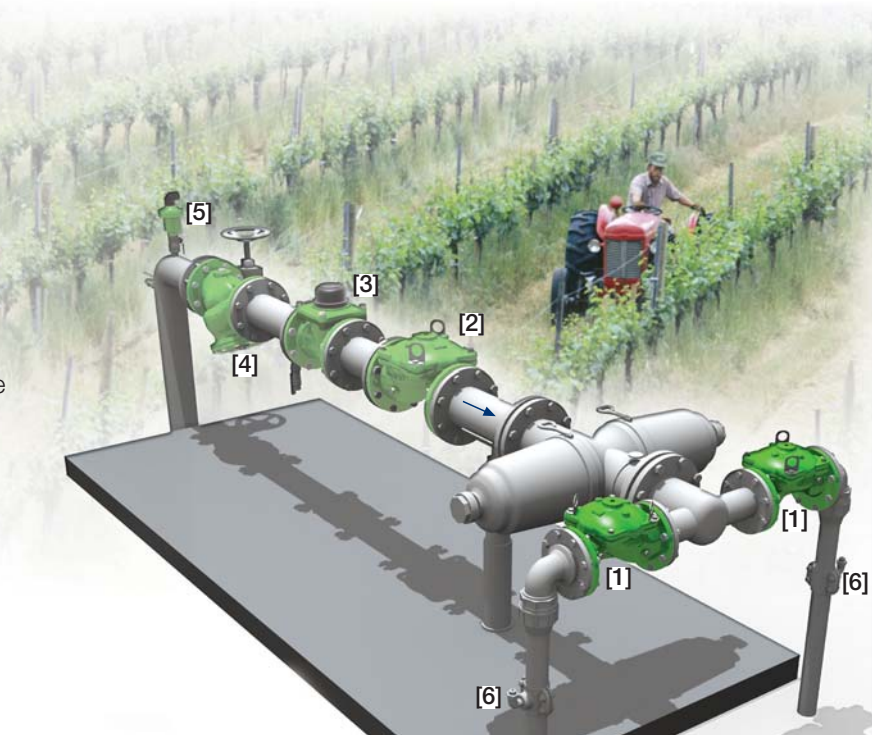

## Hydraulic Control Valve

IR-405-Z

The BERMAD Hydraulic Control Valve is a hydraulically operated, diaphragm actuated control valve that opens and shuts off in response to a local or remote pressure command.

### Typical Applications

- Computerized Irrigation Systems
- Distribution Centers
- Low Supplied Pressure Irrigation Systems

- [1] BERMAD Models IR-405-Z open upon local manual command.
- [2] BERMAD Automatic Metering Valve Model IR-900-D0
- [3] BERMAD Vacuum Breaker Model 1/2"-ARV

## Hydraulic Control Valve

IR-405-Z

The BERMAD Hydraulic Control Valve is a hydraulically operated, diaphragm actuated control valve that opens and shuts off in response to a pressure command.

### Features and Benefits

- Hydraulic Control Valve
  - Line pressure driven
  - Hydraulically controlled On/Off
- Advanced Globe Hydro-Efficient Design
  - Unobstructed flow path
  - Single moving part
  - High flow capacity
- Fully Supported & Balanced Diaphragm
  - Requires low opening and actuation pressure
  - Progressively restrains valve closing
  - Prevents diaphragm distortion
- User-Friendly Design
  - Simple in-line inspection
  - Easy addition of control features