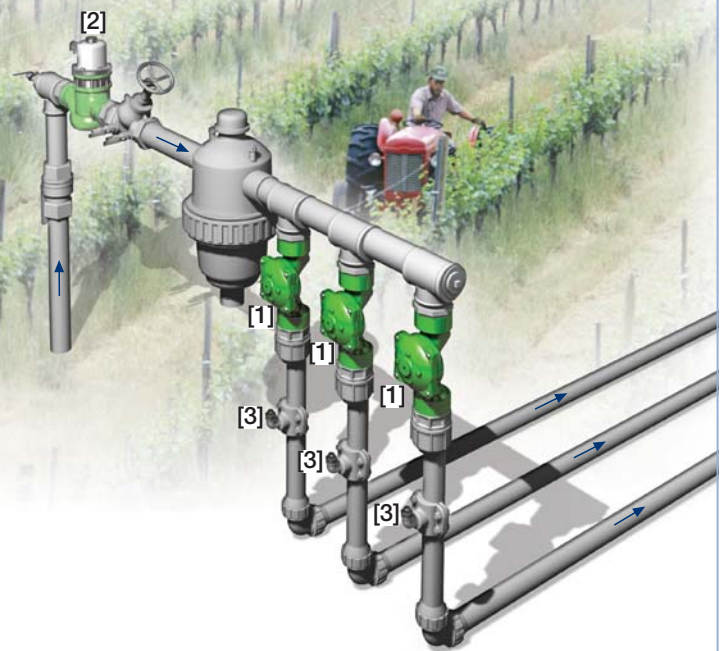

## Hydraulic Control Valve

IR-405-Z

The BERMAD Hydraulic Control Valve is a hydraulically operated, diaphragm actuated control valve that opens and shuts off in response to a local or remote pressure command.

### Features and Benefits

- Hydraulic Control Valve
  - Line pressure driven
  - Hydraulically controlled On/Off
- Advanced Globe Hydro-Efficient Design
  - Unobstructed flow path
  - Single moving part
  - High flow capacity
- Fully Supported & Balanced Diaphragm
  - Requires low opening and actuation pressure
  - Progressively restrains valve closing
  - Prevents diaphragm distortion
- User-Friendly Design
  - Simple in-line inspection
  - Easy addition of control features

## Hydraulic Control Valve

IR-405-Z

The BERMAD Hydraulic Control Valve is a hydraulically operated, diaphragm actuated control valve that opens and shuts off in response to a pressure command.